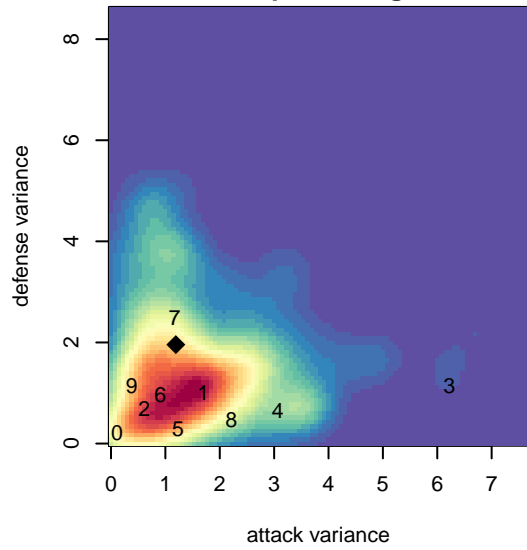

# Soccer Life Academy B99

, CAS  
 B99 total strength=1815  
 attack=50.2 defense=22.57  
 fall league = SCDL FI1 U18

alt names used:  
 SOCCER LIFE ACADEMY SLA B99 AL (CAS)  
 Soccer Life Academy Boys 99 – AL

Venues played:  
 2016 SCDL FI1 U18  
 2016 Surf College Showcase Super Black U18

**Soccer Life Academy B99**  
 Dots are actual minus expected GF (blue circles) and GA (red triangles).  
 Blue line is smoothed change in attack strength. Red is smoothed change in defense strength.

**attack and defense variance (black dot)  
relative to other teams  
and top 10 in region**

**attack and defense rating  
relative to others at age  
and all opponents in last 13 months**

**attack and defense rating  
relative to others at age  
and all opponents in last 13 months**