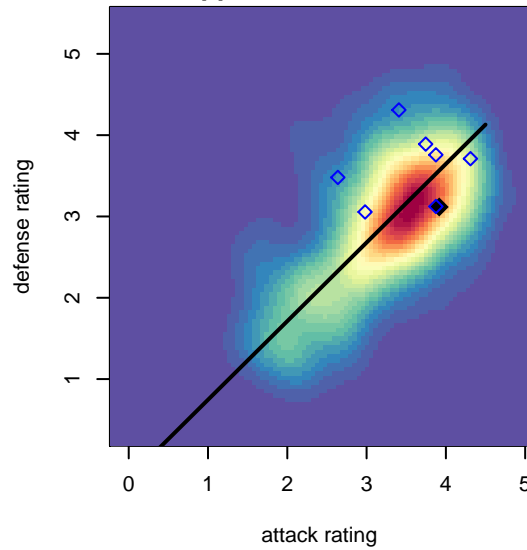

# Soccer Life Academy B99

, CAS  
 B99 total strength=1815  
 attack=50.2 defense=22.57  
 fall league = SCDL FI1 U18

alt names used:  
 SOCCER LIFE ACADEMY SLA B99 AL (CAS)  
 Soccer Life Academy Boys 99 – AL

Venues played:  
 2016 SCDL FI1 U18  
 2016 Surf College Showcase Super Black U18

**Soccer Life Academy B99**  
 Dots are actual minus expected GF (blue circles) and GA (red triangles).  
 Blue line is smoothed change in attack strength. Red is smoothed change in defense strength.

**attack and defense variance (black dot)  
relative to other teams  
and top 10 in region**

**attack and defense rating  
relative to others at age  
and all opponents in last 13 months**

**attack and defense rating  
relative to others at age  
and all opponents in last 13 months**

**Performance relative to 13 month average**

**Performance relative to 13 month average**

Distribution of opponents  
 Red = Lose zone, Blue = Win zone, Green = Even  
 Black line separates win/lose zones