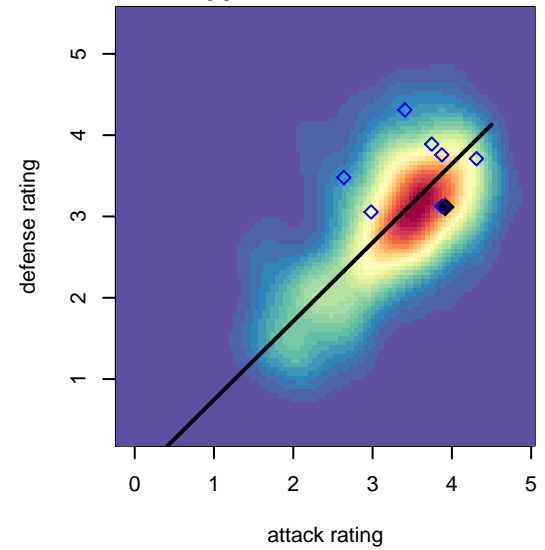

# Soccer Life Academy B99

, CAS  
 B99 total strength=1815  
 attack=50.2 defense=22.57  
 fall league = SCDL FI1 U18

alt names used:  
 SOCCER LIFE ACADEMY SLA B99 AL (CAS)  
 Soccer Life Academy Boys 99 – AL

Venues played:  
 2016 SCDL FI1 U18  
 2016 Surf College Showcase Super Black U18

**Soccer Life Academy B99**  
 Dots are actual minus expected GF (blue circles) and GA (red triangles).  
 Blue line is smoothed change in attack strength. Red is smoothed change in defense strength.

**attack and defense variance (black dot)  
relative to other teams  
and top 10 in region**

**attack and defense rating  
relative to others at age  
and all opponents in last 13 months**

**attack and defense rating  
relative to others at age  
and all opponents in last 13 months**

**Performance relative to 13 month average**

**Performance relative to 13 month average**

Distribution of opponents  
 Red = Lose zone, Blue = Win zone, Green = Even  
 Black line separates win/lose zones