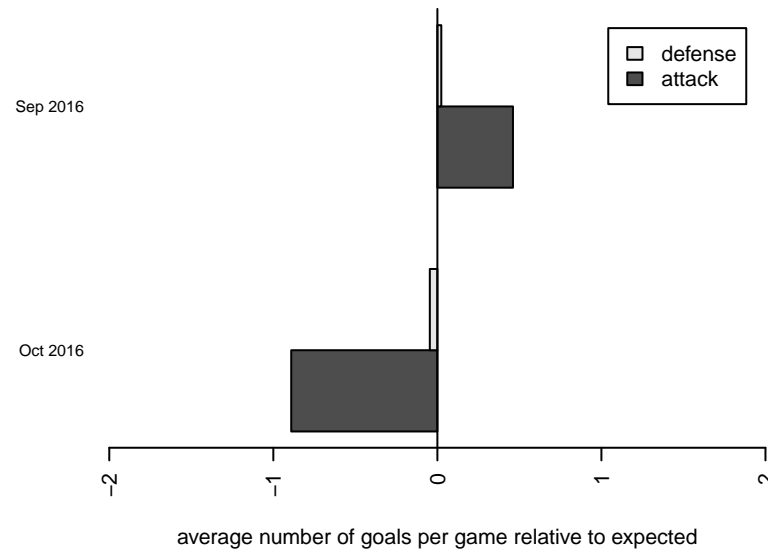

Venues played:  
 2016 SCDL FI1 U18  
 2016 Surf College Showcase Super Black U18

**Soccer Life Academy B99**  
 Dots are actual minus expected GF (blue circles) and GA (red triangles).  
 Blue line is smoothed change in attack strength. Red is smoothed change in defense strength.

**attack and defense variance (black dot)  
relative to other teams  
and top 10 in region**

**attack and defense rating  
relative to others at age  
and all opponents in last 13 months**

**attack and defense rating  
relative to others at age  
and all opponents in last 13 months**

**Performance relative to 13 month average**

**Performance relative to 13 month average**

Distribution of opponents  
 Red = Lose zone, Blue = Win zone, Green = Even  
 Black line separates win/lose zones