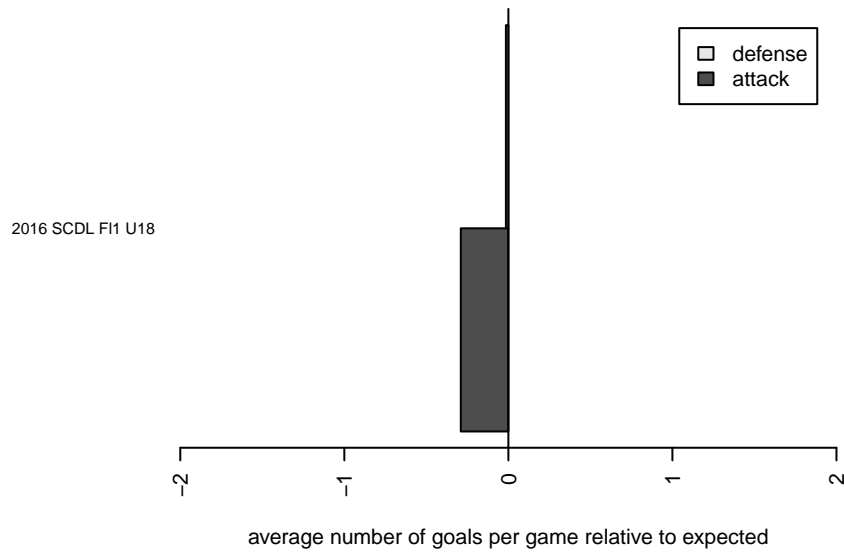

Venues played:  
 2016 SCDL FI1 U18  
 2016 Surf College Showcase Super Black U18

**Soccer Life Academy B99**  
 Dots are actual minus expected GF (blue circles) and GA (red triangles).  
 Blue line is smoothed change in attack strength. Red is smoothed change in defense strength.

**attack and defense variance (black dot)  
relative to other teams  
and top 10 in region**

**attack and defense rating  
relative to others at age  
and all opponents in last 13 months**

**attack and defense rating  
relative to others at age  
and all opponents in last 13 months**

**Performance relative to 13 month average**

**Performance relative to 13 month average**

Distribution of opponents  
 Red = Lose zone, Blue = Win zone, Green = Even  
 Black line separates win/lose zones