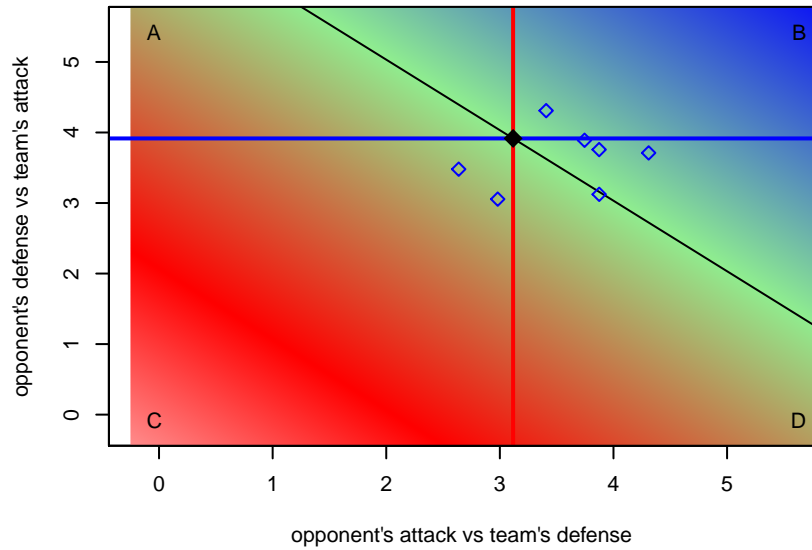

Venues played:  
 2016 SCDL FI1 U18  
 2016 Surf College Showcase Super Black U18

**Soccer Life Academy B99**  
 Dots are actual minus expected GF (blue circles) and GA (red triangles).  
 Blue line is smoothed change in attack strength. Red is smoothed change in defense strength.

**attack and defense variance (black dot)  
relative to other teams  
and top 10 in region**

**attack and defense rating  
relative to others at age  
and all opponents in last 13 months**

**attack and defense rating  
relative to others at age  
and all opponents in last 13 months**

**Performance relative to 13 month average**

**Performance relative to 13 month average**

Distribution of opponents  
 Red = Lose zone, Blue = Win zone, Green = Even  
 Black line separates win/lose zones

lot. A=Neither has attack advantage, B=Opponent has both attack and defense advantage, C=Opponent has both attack and defense disadvantage, D=Both have

<b>age</b>	<b>home</b>		<b>away</b>		<b>venue</b>	<b>pred.home</b>	<b>pred.</b>
-26	Corinthians B99	1	Soccer Life Academy B99	2	2016 Surf College Showcase Super Black U	1.25	0.
-25	Soccer Life Academy B99	2	Rebels SC Aguilar B99	2	2016 Surf College Showcase Super Black U	0.82	1.
-30	Los Angeles United FA Pre-Academy B99	1	Soccer Life Academy B99	1	2016 SCDL FI1 U18	1.34	2.
-29	Strikers FC North B99	1	Soccer Life Academy B99	1	2016 SCDL FI1 U18	3.22	1.
-21	LA Galaxy South Bay Elite B99	4	Soccer Life Academy B99	0	2016 SCDL FI1 U18	1.89	1.
-16	CA Rush B99	1	Soccer Life Academy B99	1	2016 SCDL FI1 U18	1.99	2.
-09	Soccer Life Academy B99	2	Los Angeles United FA Pre-Academy B99	3	2016 SCDL FI1 U18	2.45	1.
-25	Soccer Life Academy B99	1	Strikers FC North B99	3	2016 SCDL FI1 U18	1.18	3.
-18	Crescenta Valley SC B99	2	Soccer Life Academy B99	2	2016 SCDL FI1 U18	1.00	1.
-17	Soccer Life Academy B99	4	CA Rush B99	0	2016 SCDL FI1 U18	2.24	1.
-11	Soccer Life Academy B99	1	LA Galaxy South Bay Elite B99	3	2016 SCDL FI1 U18	1.14	1.